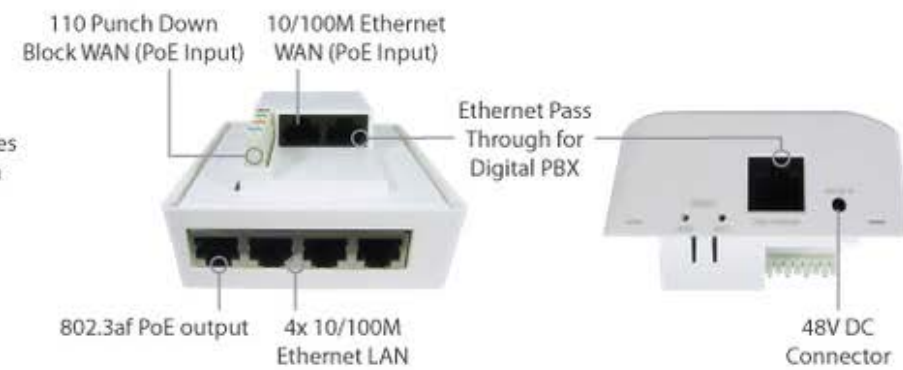

<b>Number of SSID Per Radio</b>	16	16	16	16	16
<b>HARDWARE</b>					
<b>Antenna Type</b>	Built-in Omni	External Omni	Built-in Omni	Built-in Omni	Built-In, Switchable Directional (75° Horizontal x 35° Vertical Beamwidths) or Omni
<b>Antenna Gain</b>	2.4GHz: 2dBi5GHz: 4dBi	2.4GHz: 3dBi5GHz: 5dBi	2.4GHz: 3dBi5GHz: 4dBi	2.4GHz: 2dBi5GHz: 4dBi	Directional: 10dBiOmni: 4dBi
<b>Enclosure</b>	Plenum-rated, Indoor Plastic	Ruggedized Metal	Plenum-rated, Indoor Plastic	Plenum-rated, Indoor Plastic .Mounts Into Standard US/EU Single Gang Wall Jack	Waterproof Outdoor IP55
<b>Dimensions</b>	3.9 x 3.9 x 0.8 inches 98 x 98 x 19.7 mm	5.8 x 4.6 x 1.6 inches 147 x 115 x 40 mm	6.8 (diameter) x 1.5 inches 173 x 38 mm	US: 5 x 3.4 x 2.1 inches 128 x 86 x 53.5 mm International: 3.4 x 3.4 x 2.1 inches 86 x 86 x 53 mm	11.8 x 4.9 x 1.9 inches 300 x 124 x 47 mm
<b>Weight</b>	0.33 pound 150 grams	0.93 pound 420 grams	0.57 pound 260 grams	US: 0.37 pound 170 grams International: 0.34 pound 155 grams	1.15 pounds 520 grams
<b>OPERATIONS</b>					
<b>AC Adapter</b>	AC Input 100V-240V DC Output 12V, 1A	AC Input 100V-240V DC Output 12V, 2A	○	48V DC Connector	○
<b>110 Punch Down Black</b>	○	○	○	●	○
<b>PoE Input</b>	802.3af	802.3af	802.3af	802.3at/802.3af	Passive PoE 12-48V DC, 2A
<b>PoE Output</b>	○	○	○	802.3af	802.3af or 48V Passive PoE

**AP One AC mini**

**AP One 300M**

**AP One InWall (US)**

**AP One InWall (International)**

**AP One Flex 300M/600M**

**Accessory – Wall/Pole Mount with Ball Joint for IP55 Outdoor Products ^**

\* Requires 48V Pepwave Passive PoE input. Available separately.