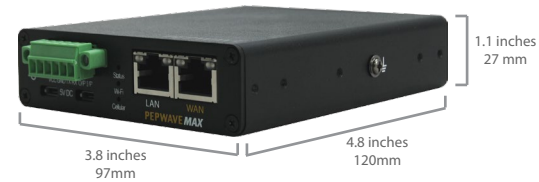

### Ultra-Portable LTE Connectivity

The MAX BR1 Slim gives you full-featured LTE Connectivity in a package that measures just 1.1 x 3.8 x 4.8 inches. Its rugged metal enclosure stands up to moisture, dust, and vibration. It gives you and your devices, such as surveillance camera, LTE connectivity anywhere.

# Specifications

MAX BR1 Slim	
WAN Interface	1x FE Embedded LTE Modem with Redundant SIM Slot
LAN Interface	1x FE
Wi-Fi Interface	802.11b/g/n 150Mbps Wi-Fi WAN or AP
Router Throughput	100Mbps
Recommended Users	1-60
Cellular and GPS Antenna Connector	2x RP-SMA Cellular Antenna Connector 1x SMA GPS Antenna Connector 1x SMA Wi-Fi Antenna Connector
Power Input	Micro USB 5V 2A/Terminal Block: 12V – 48V DC
Power Consumption	10W (max.)
Dimensions	1.1 x 3.8 x 4.8 inches 27 x 97 x 120 mm
Weight	0.8 pound 350 grams
Operating Temperature	-40° – 149°F -40° – 65°C
Humidity	15% – 95% (non-condensing)
Certifications	FCC, CE, RoHS, E-Mark EN 61373:1999 IEC 61373:1999 : Shock and Vibration Resistance EN 50155: Railway Applications EN 61000: Electromagnetic Compatibility
Warranty	1-Year Limited Warranty