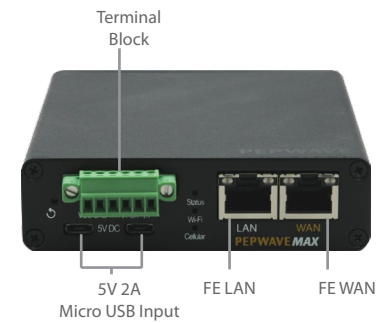

Specifications

MAX BR1 Slim	
WAN Interface	1x FE Embedded LTE Modem with Redundant SIM Slot
LAN Interface	1x FE
Wi-Fi Interface	802.11b/g/n 150Mbps Wi-Fi WAN or AP
Router Throughput	100Mbps
Recommended Users	1-60
Cellular and GPS Antenna Connector	2x RP-SMA Cellular Antenna Connector 1x SMA GPS Antenna Connector 1x SMA Wi-Fi Antenna Connector
Power Input	Micro USB 5V 2A/Terminal Block: 12V – 48V DC
Power Consumption	10W (max.)
Dimensions	1.1 x 3.8 x 4.8 inches 27 x 97 x 120 mm
Weight	0.8 pound 350 grams
Operating Temperature	-40° – 149°F -40° – 65°C
Humidity	15% – 95% (non-condensing)
Certifications	FCC, CE, RoHS, E-Mark EN 61373:1999 IEC 61373:1999 : Shock and Vibration Resistance EN 50155: Railway Applications EN 61000: Electromagnetic Compatibility
Warranty	1-Year Limited Warranty

Product Ordering Information

Product Code	Carrier	Embedded Modem	4G Bands/Frequencies (MHz)	3G Bands/Frequencies (MHz)
MAX-BR1-SLIM-LTE-US-T	Verizon/Sprint/ AT&T/T-Mobile	1	4GLTE: B2/1900, B4/AWS (XLTE), B5/850, B13/700, B17/700, B25/1900	WCDMA/HSPA+/DC-HSPA+: B1/2100, B2/1900, B4/AWS, B5/850, B8/900 EV-DO Rev.A: BC0/800, BC1/1900, BC10/800
MAX-BR1-SLIM-LTE-E-T	Europe/International	1	4GLTE: B1/2100, B3/1800, B7/2600, B8/900, B20/800	WCDMA/HSPA+/DC-HSPA+: B1/2100, B2/1900, B5/850, B6/800, B8/900

Feature Add-On	Feature Pack	Description
Product Code	Advanced Feature Pack	Package includes a software license key for Advanced Car-Fi Roaming; and SpeedFusion and IPsec X.509 Certificate Support

MAX-BR1-ADV

Features

WAN

Support for PPPoE, Static IP, DHCP
WAN Link Health Check
Bandwidth Allowance Monitor
Support for Dynamic DNS services
WAN Port Convertible into LAN Port

LAN

DHCP Server for LAN Clients
Extended DHCP Options
DHCP Reservation
DNS Proxy for LAN Clients
VLAN on LAN Support
Port-Based VLAN

Security

Stateful Firewall
DoS Prevention
Web Blocking
Web Filtering Blacklists

Complete VPN Solution

PepVPN / SpeedFusion Hot Failover
Site-to-Site VPN
Hot Failover
256-bit AES Encryption
Pre-shared Key Authentication
Dynamic Routing
X.509 Certificate Support^
IPsec VPN (Network-to-Network)

Networking

NAT and IP Forwarding
Static Routes
Port Forwarding
Many to One, One to One NAT
NAT Pool
SIP ALG, H.323 ALG
UPnP, NAT-PMP
Advanced QoS

Individual Bandwidth Limit
Application Prioritization
SIP, HTTPS, VPN QoS
Custom Application QoS

Device Management

Web Administrative Interface
Command Line Interface
InControl 2 Cloud Management
Router Utility Mobile App
Email Notification
Active Client & Session Lists
Bandwidth Usage Statistics
Web Reporting Services
Syslog Service
SNMP v1, v2c and v3

Global Positioning System

Integrated GPS

Device Location Map
Location Tracking Data
Fleet Management with InControl 2

Package Content

MAX BR1 Slim
1x 5dBi Wi-Fi Antenna
1x GPS Antenna
2x 2dBi 4G LTE Antennas

^ Feature is available as an upgrade