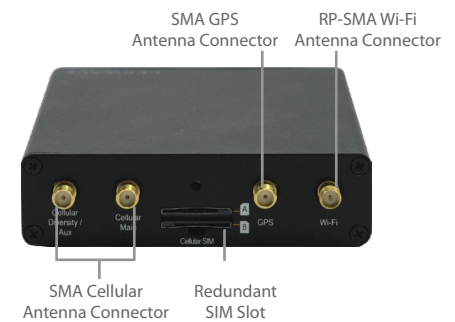

### SpeedFusion Hot Failover.

The MAX BR1 Slim automatically re-establishes your SpeedFusion VPN connection on lower priority link when your primary WAN fails. Your VPN stays up, and you stay seamlessly connected.

### Fleet Tracking and Management

Track and manage your fleet from anywhere. With built-in GPS and InControl 2 cloud-based management, you can keep tabs on location and manage your mobile network from any Internet-connected device.

### Ultra-Portable LTE Connectivity

The MAX BR1 Slim gives you full-featured LTE Connectivity in a package that measures just 1.1 x 3.8 x 4.8 inches. Its rugged metal enclosure stands up to moisture, dust, and vibration. It gives you and your devices, such as surveillance camera, LTE connectivity anywhere.

# Specifications

MAX BR1 Slim	
WAN Interface	1x FE Embedded LTE Modem with Redundant SIM Slot
LAN Interface	1x FE
Wi-Fi Interface	802.11b/g/n 150Mbps Wi-Fi WAN or AP
Router Throughput	100Mbps
Recommended Users	1-60
Cellular and GPS Antenna Connector	2x RP-SMA Cellular Antenna Connector 1x SMA GPS Antenna Connector 1x SMA Wi-Fi Antenna Connector
Power Input	Micro USB 5V 2A/Terminal Block: 12V – 48V DC
Power Consumption	10W (max.)
Dimensions	1.1 x 3.8 x 4.8 inches 27 x 97 x 120 mm
Weight	0.8 pound 350 grams
Operating Temperature	-40° – 149°F -40° – 65°C
Humidity	15% – 95% (non-condensing)
Certifications	FCC, CE, RoHS, E-Mark EN 61373:1999 IEC 61373:1999 : Shock and Vibration Resistance EN 50155: Railway Applications EN 61000: Electromagnetic Compatibility
Warranty	1-Year Limited Warranty